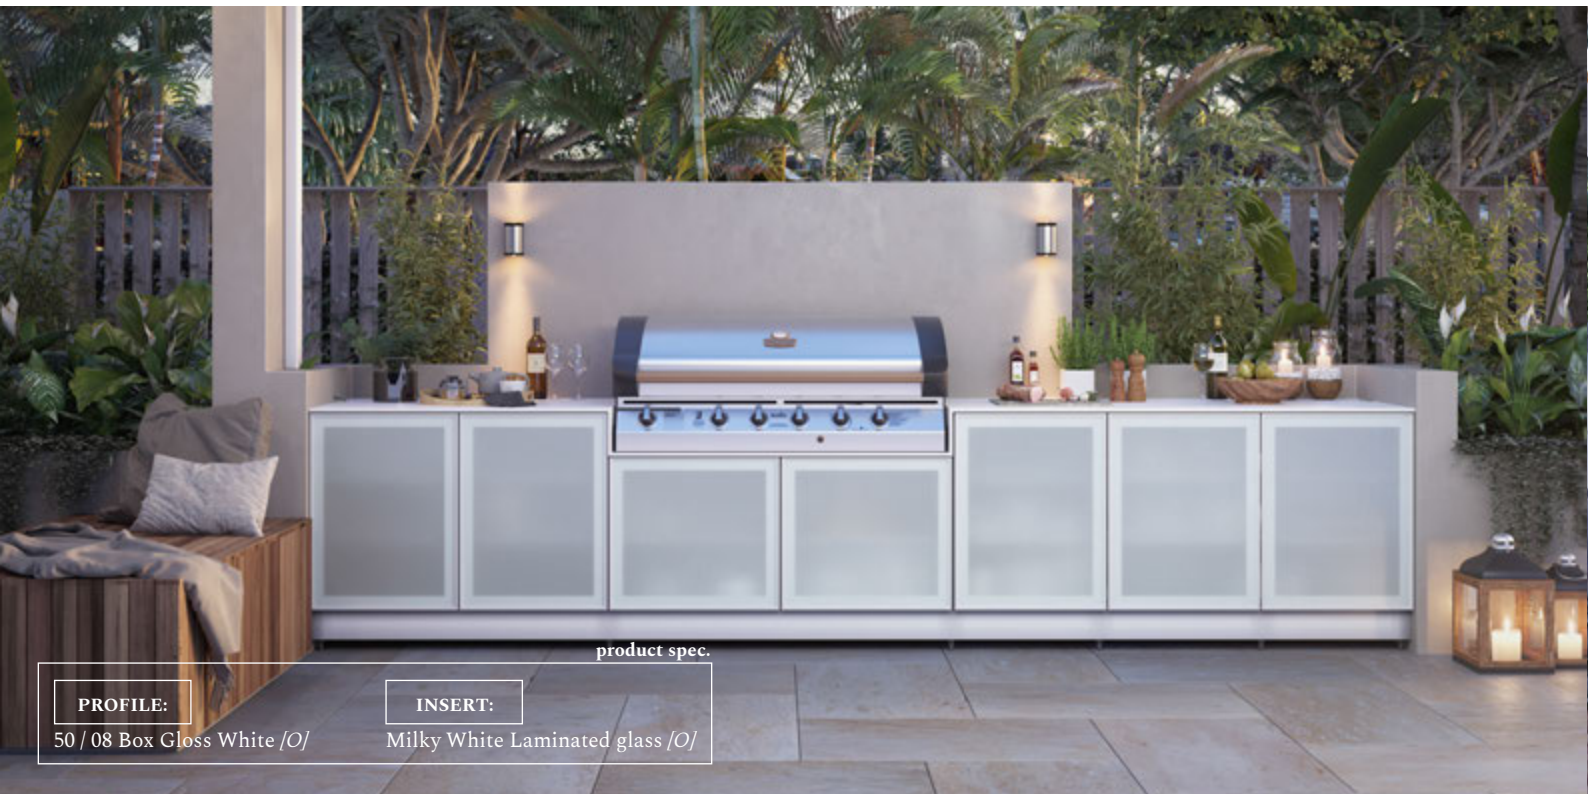

product spec.

PROFILE:

50 / 08 Box Gloss White [O]

INSERT:

Milky White Laminated glass [O]