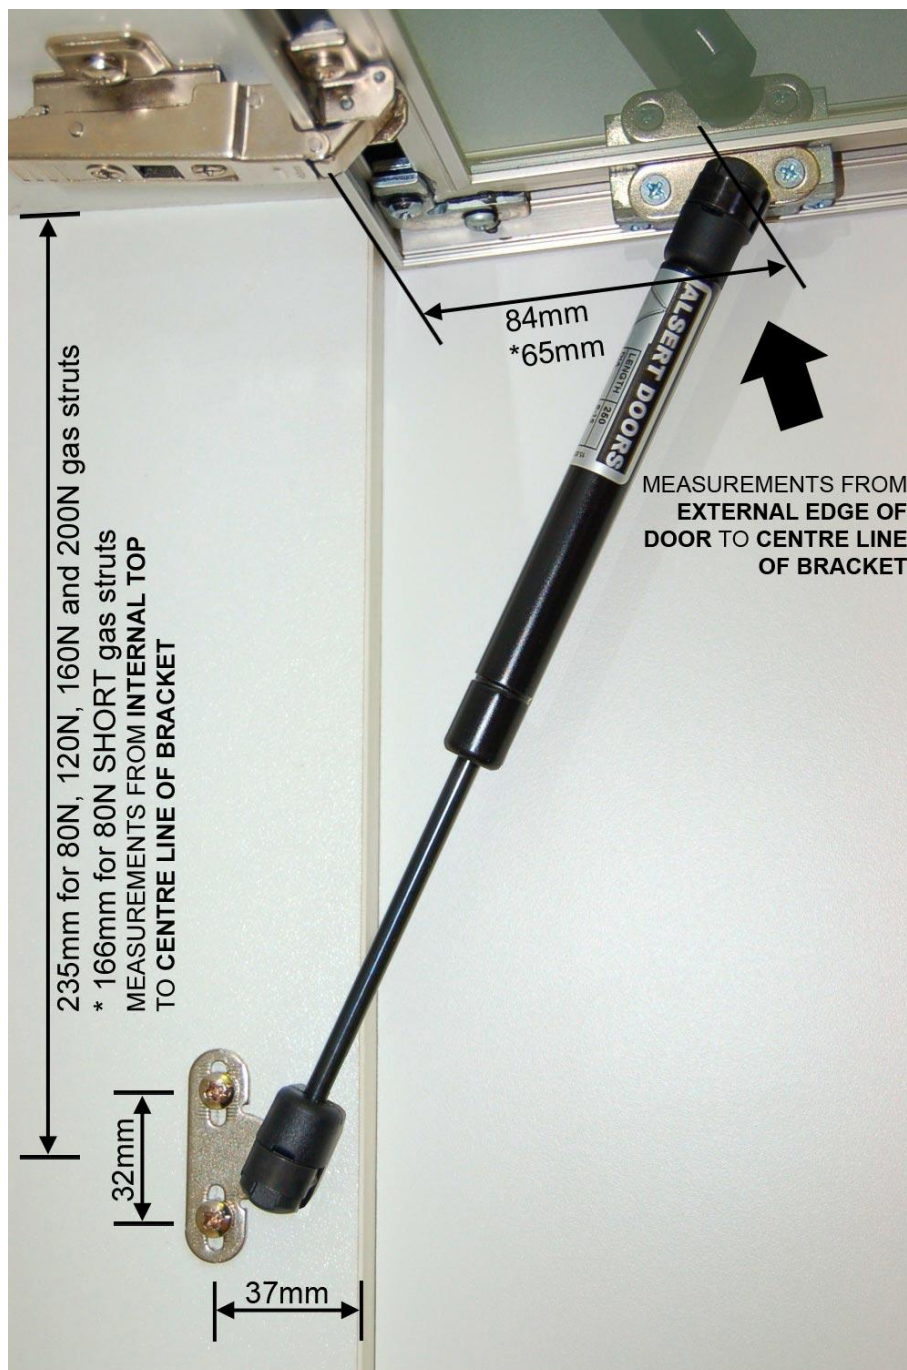

# Gas Strut Installation Guide for Flat Profiles

## For Alsert Aluminium Doors

- Minimum internal cabinet height for standard gas struts is 268mm (300mm external)

(\* Denotes measurements for doors between 300mm and 320mm external height, where a smaller gas strut is supplied.)